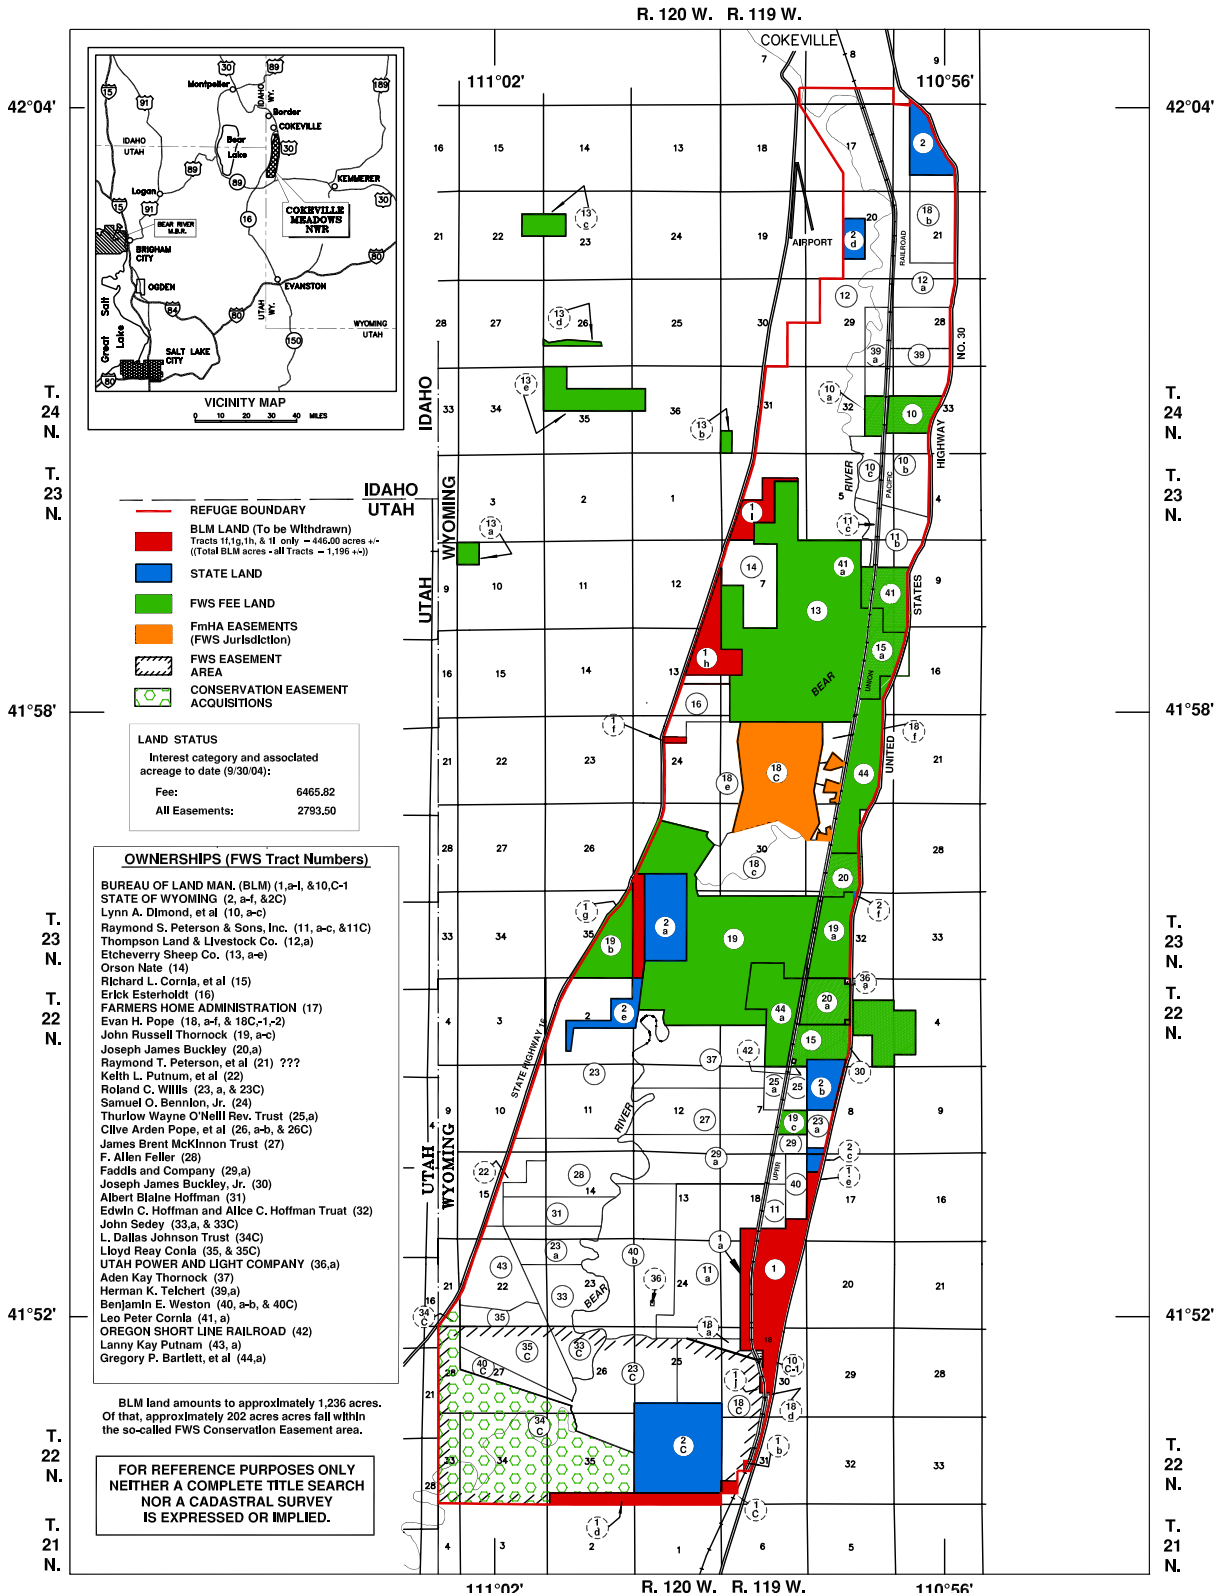

U.S. Fish & Wildlife Service

Cokeville Meadows National Wildlife Refuge Lincoln County, Wyoming

Acquisition Status
Current Through FY2004

PRODUCED IN THE DIVISION ON REALTY
DENVER, COLORADO
CURRENT THROUGH SEPTEMBER 2004
BASE MAP SOURCE: USGS TOPO MAPS
SIXTH PRINCIPAL MERIDIAN
NAD27 STATE PLANE COORDINATES
FILENAME: wy_ckv_acqui_status_fy04
FILENAME: wy_ckv_acqui_status_fy04-Model (1).pdf
(Map Revised: January 13, 2006)