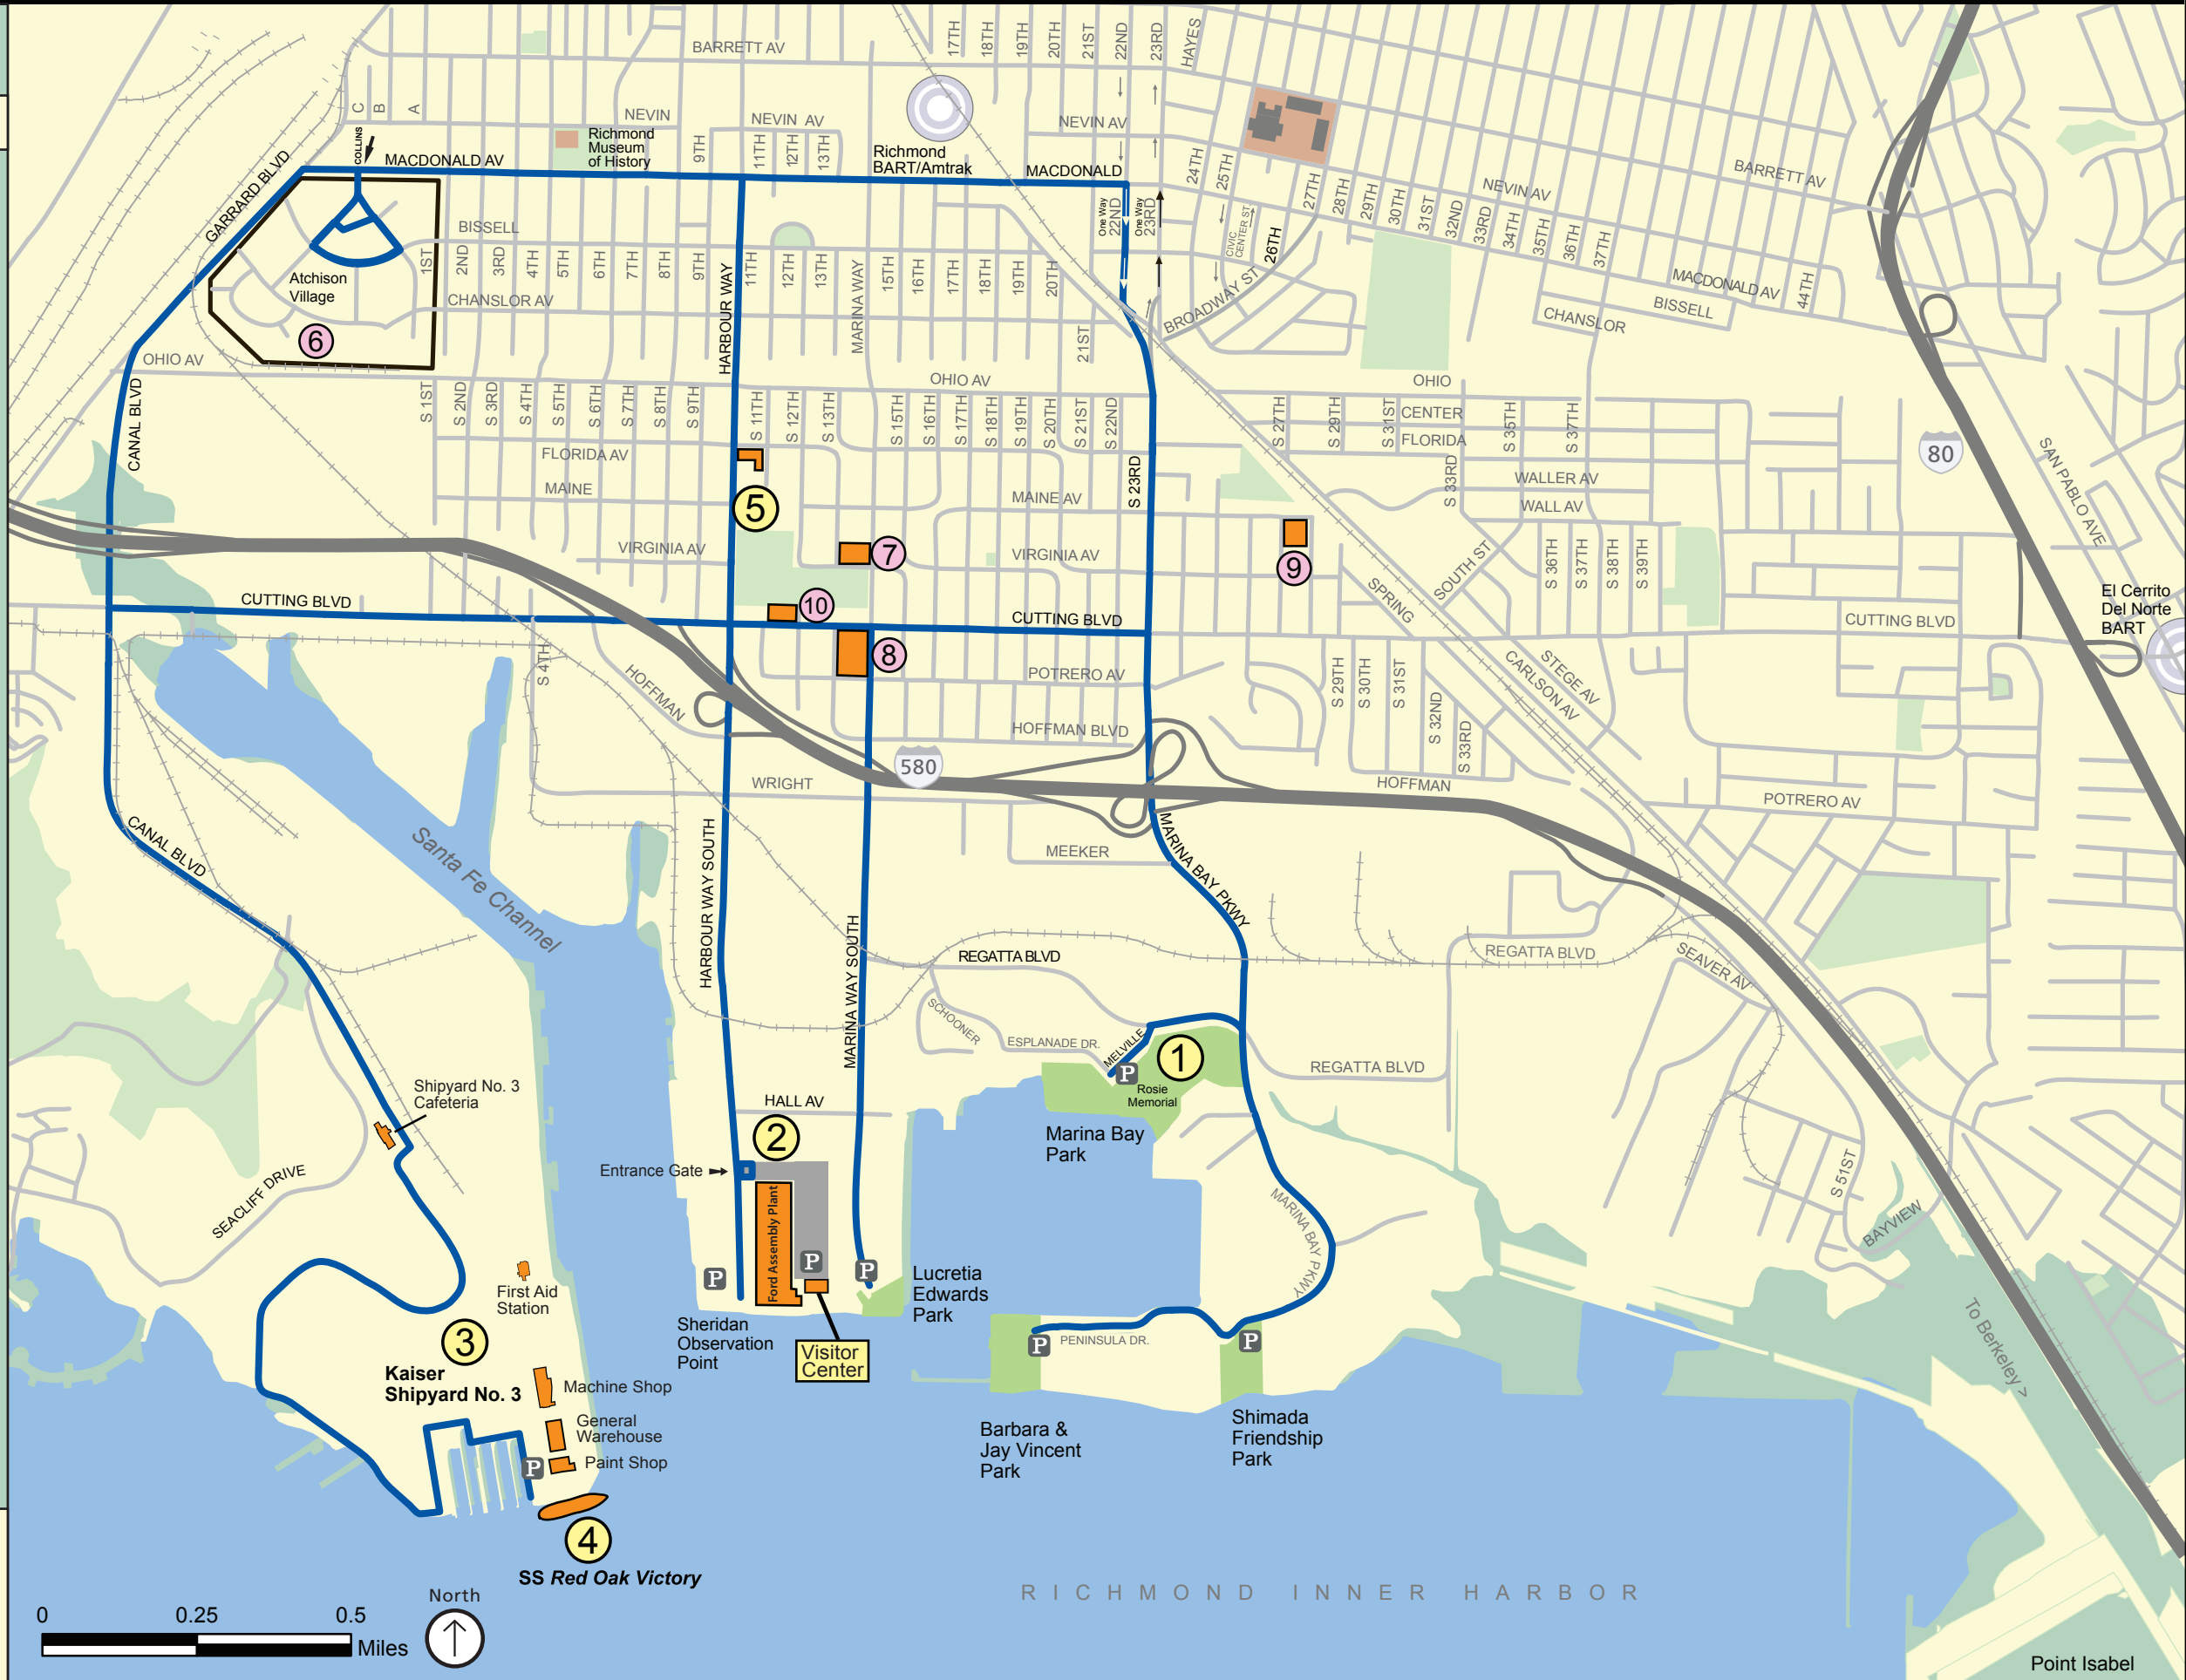

Rosie the Riveter / World War II Home Front

National Historical Park

National Park Service
U.S. Department of the Interior

Park Sites

Tours Available

- 1 Rosie the Riveter Memorial
- 2 Ford Assembly Plant
- 3 Kaiser Shipyard No. 3
- 4 SS Red Oak Victory
- 5 Maritime Child Development Center

View Site From Outside

- 6 Atchison Village
- 7 Nystrom Village
- 8 Kaiser Field Hospital
- 9 Ruth C. Powers Child Development Center
- 10 Richmond Fire Station 67

Main Roadways

Reference Map
Not necessarily accurate to scale

For visiting hours and information
www.nps.gov/rori
phone: 510-232-5050 ext. 0

Point Isabel